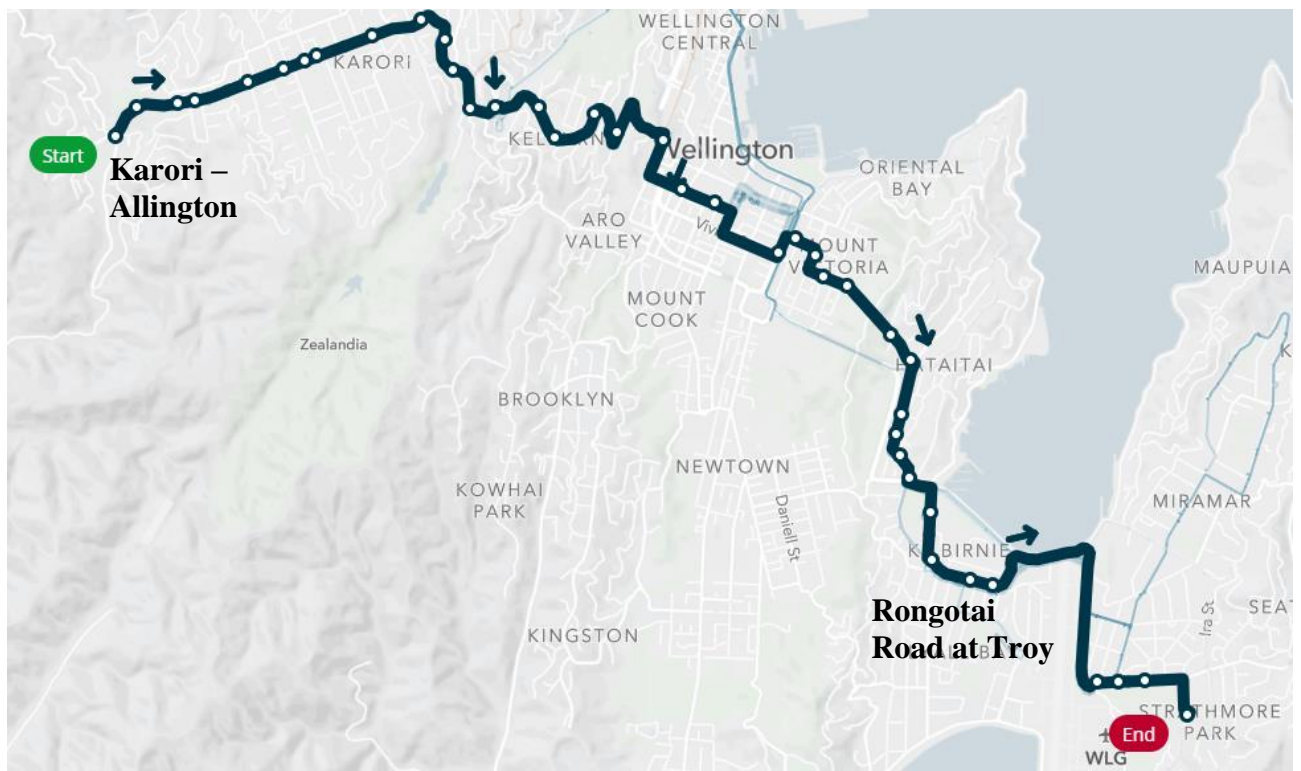

Route 751			
Morning			
Bus stop name	Stop No.	Time	Time
Lambton Quay - Old Govt Buildings (school stop)	5503	8:10 AM	8:11 AM
Jervois Quay at Frank Kitts Park (school stop)	5098	8:13 AM	8:14 AM
Kent Terrace at Pirie Street	6012	8:18 AM	8:19 AM
Kent Terrace at Basin Reserve	6013	8:19 AM	8:20 AM
Moxham Avenue at Raupo Street (near 87)	6218	8:24 AM	8:25 AM
Kilbirnie School - Moxham Avenue	6219	8:25 AM	8:26 AM
Kupe Street at Hamilton Road	6220	8:25 AM	8:26 AM
Hamilton Road at Wellington Road (near 115)	6221	8:26 AM	8:27 AM
St Patrick's College - Evans Bay Parade	6553	8:28 AM	8:29 AM
Rongotai College (school grounds)	6018	8:31 AM	8:32 AM

3. Route 791 (Replacing 765)