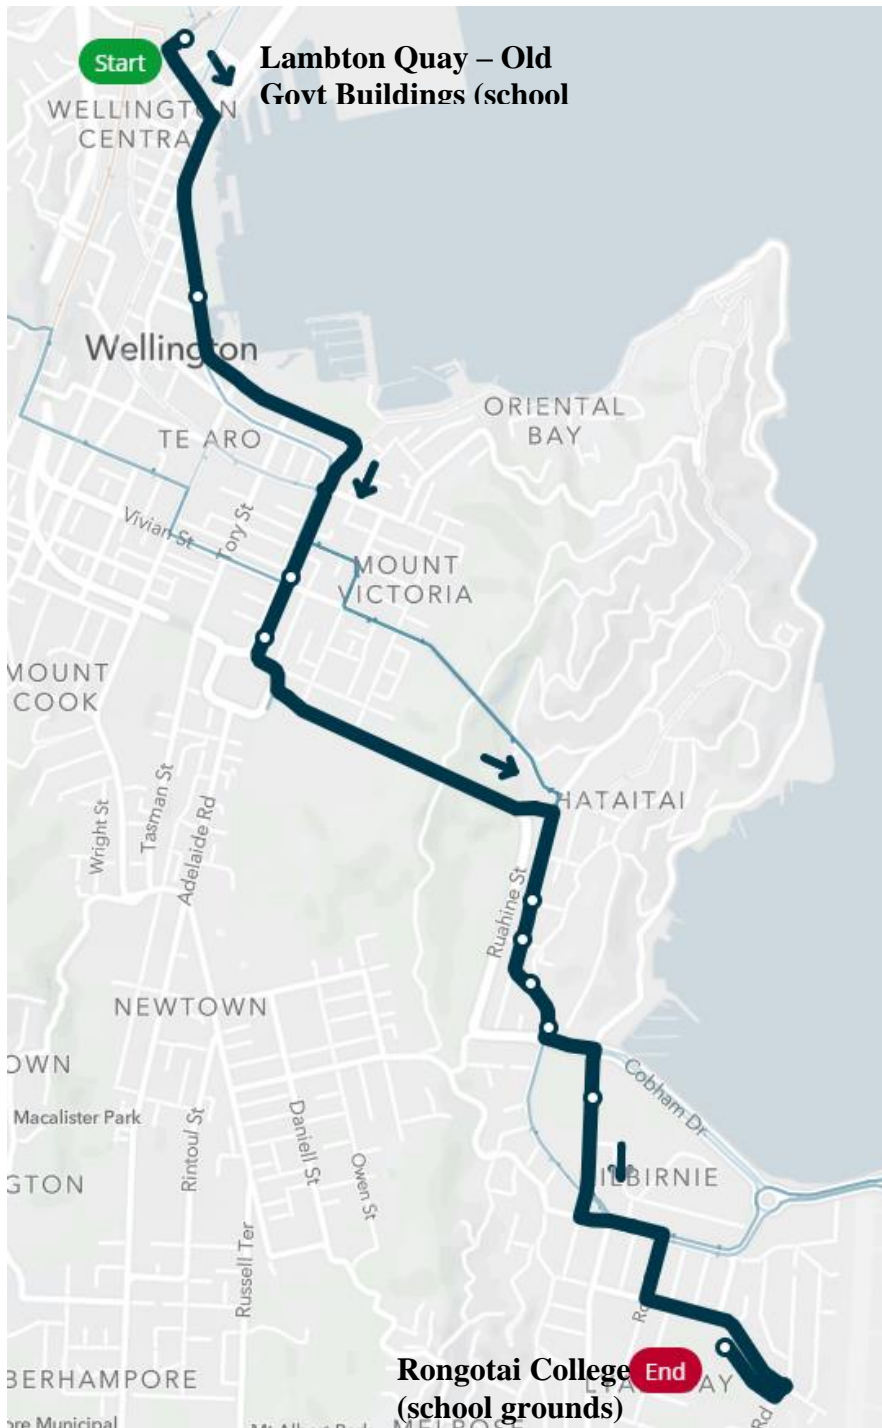

2. Route 751 (Replacing 752)