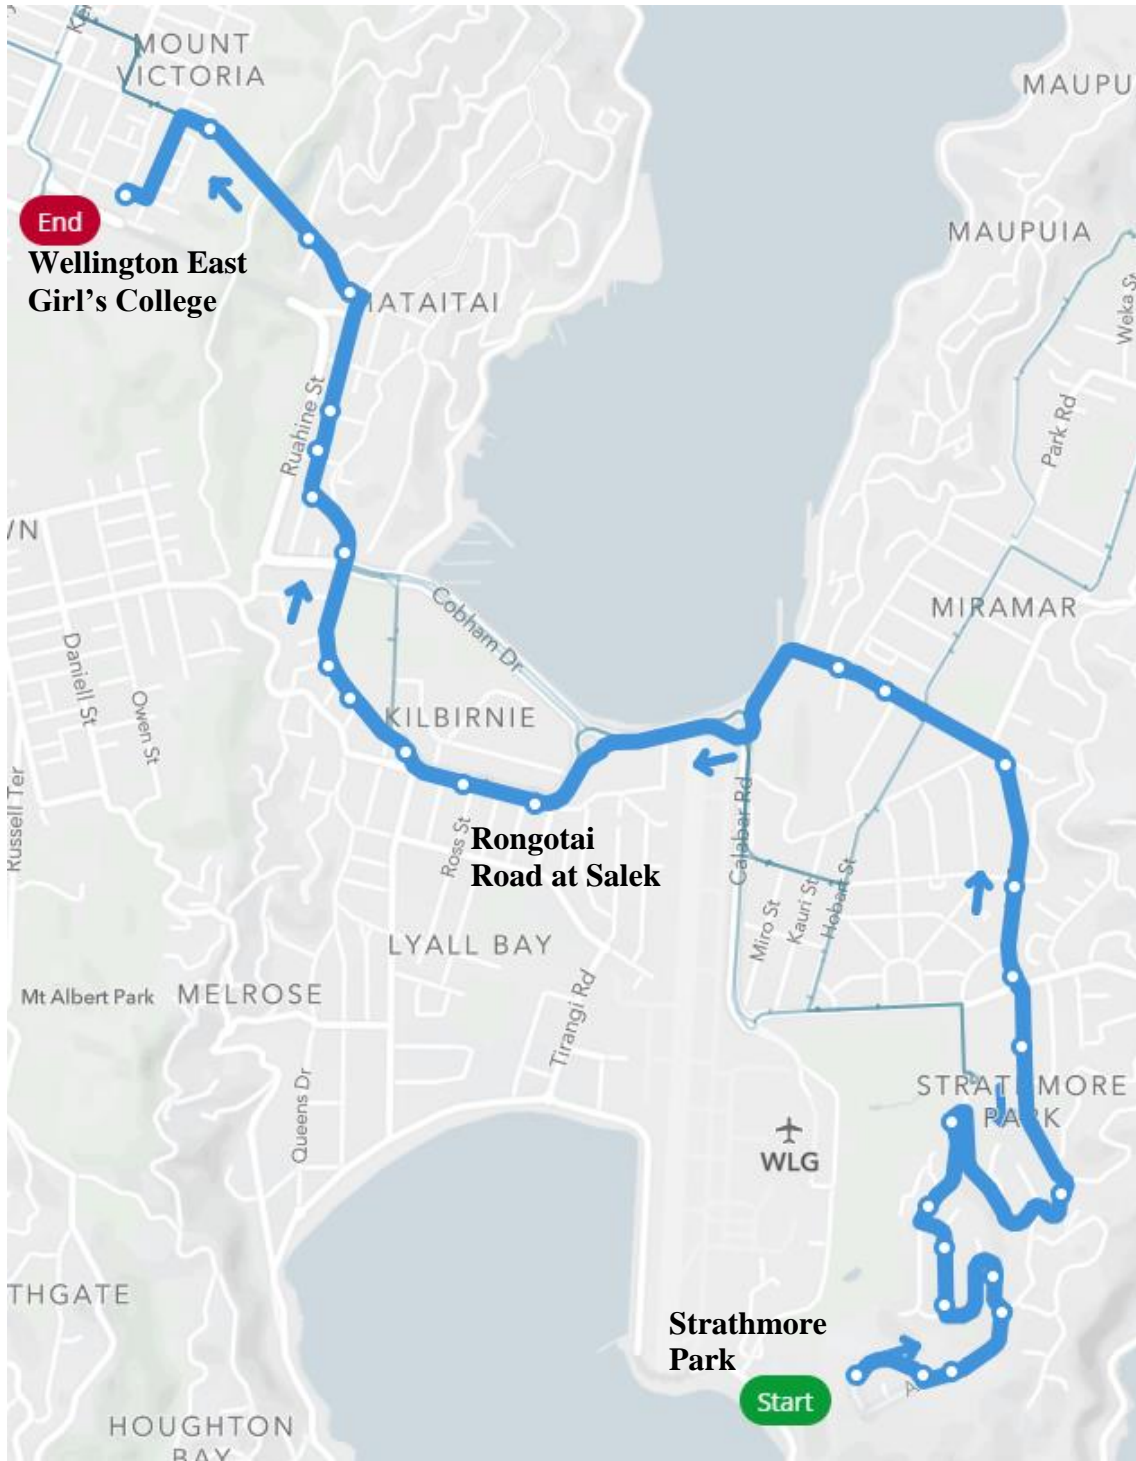

1. Route 12 (Replacing 714)